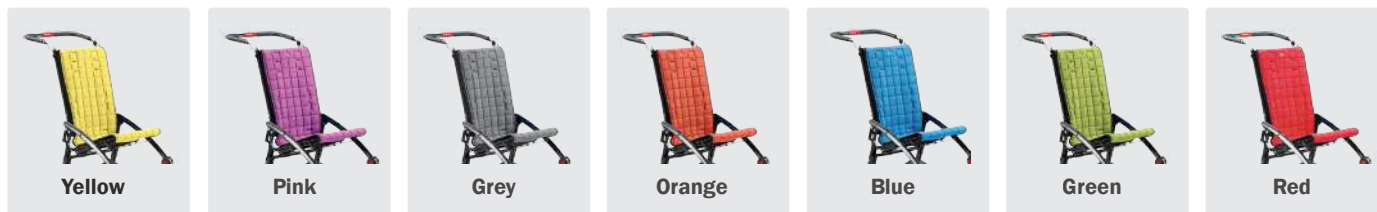

R82 Cricket Specifications

inches

	1	2
Seat width	13½"	15¾"
Seat depth	8½-12¼"	12¼-17"
Back height	19¾"	21¼"
Seat to floor height	19¾-21"	21¼-22¼"
Seat to footplate distance	7-14¼"	8¾-14½"
Leg to seat surface angle	360°	360°
Backrest width	12¾"	15¼"
Backrest width, inside	10¾"	13"
Overall width	26¾"	29¼"
Back recline	110° - 125°	110° - 125°

	1	2	
Overall length	40¼"	41¼"	
Overall height	39¼"	41¼"	
Folded width	14"	14"	
Total weight	27.3 lbs	29.5 lbs	
Max. user weight/load	77 lbs	110 lbs	
Max. user weight/load, transportation	59.5 lbs	94.5 lbs	
Required width of right angled corridor	32"	32"	
Max. Static stability	10° sideways	10° forward	10° rearward

Cushion Color Options

Everyone should be able to live a free and independent life and pursue their dreams regardless of any physical circumstances.