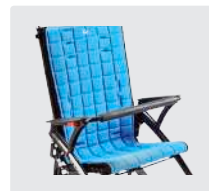

R82 Cricket

Compact and Lightweight
Easily Foldable Wheelchair

R82 Cricket

The R82 Cricket is a lightweight, compact and easy-to-fold wheelchair developed with aesthetics, quality and comfort in mind. This fun push wheelchair provides support and stability for the child, along with excellent functionality for the caregivers. With its effortless maneuverability, the R82 Cricket is the perfect chair for outings and adventures! This 20° fixed tilt chair comes in two sizes and adapts to the child's growth, maximizing its lifespan. Children will delight in the choice of colors and caregivers will appreciate the ease of use and flexibility of the R82 Cricket. The R82 Cricket is approved for safe and portable transportation and adheres to ISO 7176-19 standards.

Convenience and Ease of Use

- **Tool-less Back Recline (110° - 125°)**
The backrest angle can be changed by 15° with a simple upholstery release
- **Lightweight and Easy to Fold**
This lightweight wheelchair is compact when folded and is self-standing, requiring minimum storage space
- **Growth Capabilities**
As the user grows, Cricket's seat depth can grow 4" and height of footplate can be adjusted according to the child's size

Underseat Storage Basket

Size 1: L 14" x W 15"
Size 2: L 14" x W 17.5"

Canopy

Size 1: H 16.5" x W 14"
Size 2: H 18.5" x W 16"

Sculpted Headrest

H 7" x W 11.25" x D 7"

Headrest Cushion

H 5.75" x W 11" x D 3.5"

Tray

L 16" x D 13.5"

Heel Straps

H 3" x L 7"

Grip Bar

In frame

Grip Bar

In armrests