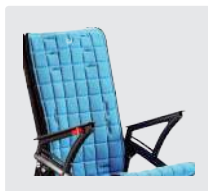

R82 Cricket

Compact and Lightweight
Easily Foldable Wheelchair

R82 Cricket

The R82 Cricket is a lightweight, compact and easy-to-fold wheelchair developed with aesthetics, quality and comfort in mind. This fun push wheelchair provides support and stability for the child, along with excellent functionality for the caregivers. With its effortless maneuverability, the R82 Cricket is the perfect chair for outings and adventures! This 20° fixed tilt chair comes in two sizes and adapts to the child's growth, maximizing its lifespan. Children will delight in the choice of colors and caregivers will appreciate the ease of use and flexibility of the R82 Cricket. The R82 Cricket is approved for safe and portable transportation and adheres to ISO 7176-19 standards.

Convenience and Ease of Use

- **Tool-less Back Recline (110° - 125°)**
The backrest angle can be changed by 15° with a simple upholstery release
- **Lightweight and Easy to Fold**
This lightweight wheelchair is compact when folded and is self-standing, requiring minimum storage space
- **Growth Capabilities**
As the user grows, Cricket's seat depth can grow 4" and height of footplate can be adjusted according to the child's size

Isabella in an R82 Cricket walking with her family.

Accessories

Armrests

Size 1: H 6" x L 8" x W 2"
Size 2: H 7.5" x L 10.5" x W 2.5"

Back and Seat Contour Wedges

Size 1: W 4.25" x L 5.75" x H 1"
Size 2: W 4.75" x L 5.75" x H 1"