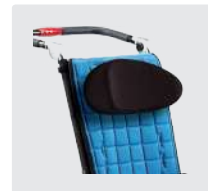

R82 Cricket

Compact and Lightweight
Easily Foldable Wheelchair

R82 Cricket

The R82 Cricket is a lightweight, compact and easy-to-fold wheelchair developed with aesthetics, quality and comfort in mind. This fun push wheelchair provides support and stability for the child, along with excellent functionality for the caregivers. With its effortless maneuverability, the R82 Cricket is the perfect chair for outings and adventures! This 20° fixed tilt chair comes in two sizes and adapts to the child's growth, maximizing its lifespan. Children will delight in the choice of colors and caregivers will appreciate the ease of use and flexibility of the R82 Cricket. The R82 Cricket is approved for safe and portable transportation and adheres to ISO 7176-19 standards.

Convenience and Ease of Use

- **Tool-less Back Recline (110° - 125°)**
The backrest angle can be changed by 15° with a simple upholstery release
- **Lightweight and Easy to Fold**
This lightweight wheelchair is compact when folded and is self-standing, requiring minimum storage space
- **Growth Capabilities**
As the user grows, Cricket's seat depth can grow 4" and height of footplate can be adjusted according to the child's size

Underseat Storage Basket

Size 1: L 14" x W 15"
Size 2: L 14" x W 17.5"

Canopy

Size 1: H 16.5" x W 14"
Size 2: H 18.5" x W 16"

Sculpted Headrest

H 7" x W 11.25" x D 7"

Headrest Cushion

H 5.75" x W 11" x D 3.5"

Tray

L 16" x D 13.5"

Heel Straps

H 3" x L 7"

Grip Bar

In frame

Grip Bar

In armrests