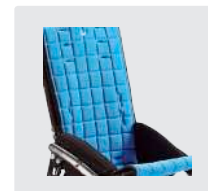

R82 Cricket

Compact and Lightweight
Easily Foldable Wheelchair

R82 Cricket

The R82 Cricket is a lightweight, compact and easy-to-fold wheelchair developed with aesthetics, quality and comfort in mind. This fun push wheelchair provides support and stability for the child, along with excellent functionality for the caregivers. With its effortless maneuverability, the R82 Cricket is the perfect chair for outings and adventures! This 20° fixed tilt chair comes in two sizes and adapts to the child's growth, maximizing its lifespan. Children will delight in the choice of colors and caregivers will appreciate the ease of use and flexibility of the R82 Cricket. The R82 Cricket is approved for safe and portable transportation and adheres to ISO 7176-19 standards.

Convenience and Ease of Use

- **Tool-less Back Recline (110° - 125°)**
The backrest angle can be changed by 15° with a simple upholstery release
- **Lightweight and Easy to Fold**
This lightweight wheelchair is compact when folded and is self-standing, requiring minimum storage space
- **Growth Capabilities**
As the user grows, Cricket's seat depth can grow 4" and height of footplate can be adjusted according to the child's size

Isabella in an R82 Cricket walking with her family.

Accessories

Armrests

Size 1: H 6" x L 8" x W 2"
Size 2: H 7.5" x L 10.5" x W 2.5"

Back and Seat Contour Wedges

Size 1: W 4.25" x L 5.75" x H 1"
Size 2: W 4.75" x L 5.75" x H 1"

Backrest Extension

Size 1: H 8.5" x W 10"
Size 2: H 8.5" x W 12"

Seat Width Reduction Wedges

Size 1: H 5.75" x L 6" x W 1"
Size 2: H 5.75" x L 6" x W 2"

Calf Panel

Size 1: L 14.5" x W 4.5"
Size 2: L 17" x W 4.5"