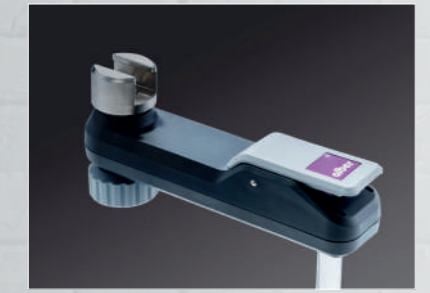

Effortlessly handles inclines

Inclines of up to 6° are effortless, smooth and stable. The new gyro technology reduces acceleration according to the degree of the slope and quickly detects when the wheelchair is on a tilt.

Options

Lightweight Alber swivel arm

Premium anti-tipper option provides jack-up function for quick release of wheels

Comfort & support

Optimal positioning is achieved through highly configurable options and accessories. The wheelchair can be discreetly fine-tuned to meet clinical needs.