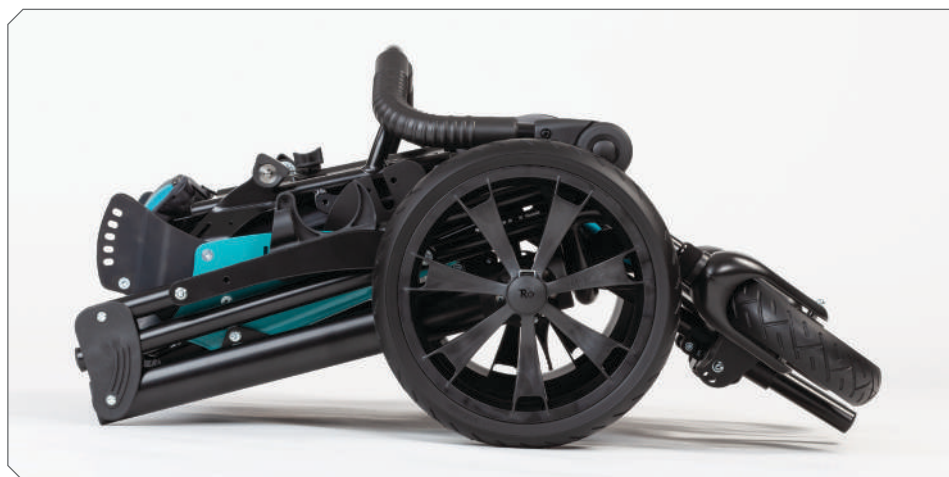

HOGGI extends its range of rehab buggies for kids and adolescents with the addition of **DURO** - the new solid rehab buggy meeting the **challenging needs of daily applications**. Furthermore the version **DURO Cross** convinces with its extreme stable back frame and large rear wheels for all outdoor situations.

The drum brake (basic configuration of **DURO Cross**) ensures reliable control even on inclined terrain. Thanks to the **compact construction** of the mobility base, **DURO** provides extreme agility - an advantage in crowded pedestrian zones as well as in narrows of the terrain. The **perfect individual seating position** is achieved by choosing a seat angle between 16° or 20°. The approved accessories of **BINGO Evolution** are compatible with **DURO** and provide **excellent support and positioning possibilities**. Footrest, knee and backrest angle can be adjusted as well.

Enormous growth capacity:

- **Seat depth** growth of up to 10 cm (without any additive elements):
seat depth range size 1: 30 - 40 cm, seat depth range size 2: 35 - 45 cm
- By **moving the backrest**, **shorter seat depths** can be achieved:
seat depth range size 1: 26 - 36 cm, seat depth range size 2: 31 - 41 cm
- **Lower leg length** from 20 - 44 cm, infinitely adjustable
- **Backrest height** from 45 - 63 cm (size 1), respectively 62 - 83 cm (size 2)

Recline mechanism.

Seat angle 16° or 20°.

Tie down kit.

Compact folding size.

Solid rehab buggy for every challenge.

HOGGI

Partnering together to mobilise kids.

HOGGI GmbH