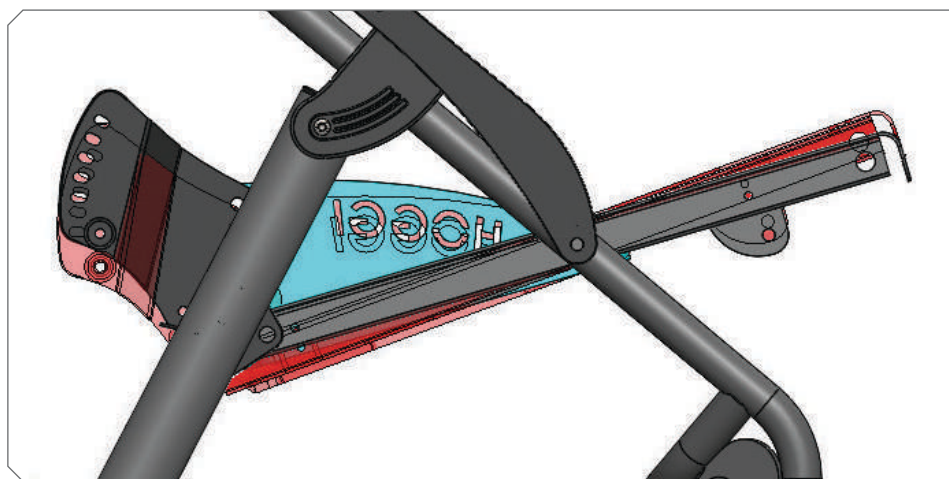

The drum brake (basic configuration of **DURO Cross**) ensures reliable control even on inclined terrain. Thanks to the **compact construction** of the mobility base, **DURO** provides extreme agility - an advantage in crowded pedestrian zones as well as in narrows of the terrain. The **perfect individual seating position** is achieved by choosing a seat angle between 16° or 20°. The approved accessories of **BINGO Evolution** are compatible with **DURO** and provide **excellent support and positioning possibilities**. Footrest, knee and backrest angle can be adjusted as well.

Enormous growth capacity:

- **Seat depth** growth of up to 10 cm (without any additive elements):
seat depth range size 1: 30 - 40 cm, seat depth range size 2: 35 - 45 cm
- By **moving the backrest**, **shorter seat depths** can be achieved:
seat depth range size 1: 26 - 36 cm, seat depth range size 2: 31 - 41 cm
- **Lower leg length** from 20 - 44 cm, infinitely adjustable
- **Backrest height** from 45 - 63 cm (size 1), respectively 62 - 83 cm (size 2)

DURO.

DURO Cross.

DURO

Specifications.

Specifications	DURO (Size 1)	DURO (Size 2)	DURO Cross (Size 1)	DURO Cross (Size 2)
Seat width	23 - 34 cm	28 - 39 cm	23 - 34 cm	28 - 39 cm
Seat depth	26 - 40 cm	31 - 45 cm	26 - 40 cm	31 - 45 cm
Seat angle	16° or 20°	16° or 20°	16° or 20°	16° or 20°
Backrest height	45 - 63 cm	62 - 83 cm	45 - 63 cm	62 - 83 cm
Backrest angle	78° - 120°	78° - 120°	78° - 120°	78° - 120°
Knee angle	85° - 160°	85° - 160°	85° - 160°	85° - 160°
Lower leg length	20 - 44 cm	20 - 44 cm	20 - 44 cm	20 - 44 cm
Wheel diameter				
front	20 cm	20 cm	20 cm	20 cm
rear	30 cm	30 cm	40 cm	40 cm
Weight limit	75 kg	75 kg	75 kg	75 kg

Recline mechanism.

Seat angle 16° or 20°.

Tie down kit.

Compact folding size.

Solid rehab buggy for every challenge.

HOGGI

Partnering together to mobilise kids.

HOGGI GmbH